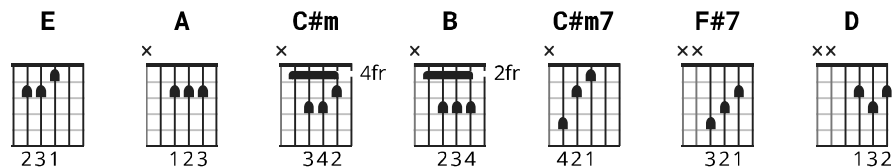

Listen To The Music chords by The Doobie Brothers

Difficulty: intermediate

Tuning: E A D G B E

CHORDS

STRUMMING

MAIN PATTERN 106 bpm

Play as bar chords E/A rif on 12th Fret, C#m /B/A - 9th/7th/5th fret
F#7 -14th Fret

A
Is a way to make 'em smile

E C#m
It ain't so hard to do if you know how

B
Gotta get a message

A
Get it on through

A E
Oh now mama, don't you ask me why

All the time

[Bridge]

E **D**
Like a lazy flowing river
A **E**
Surrounding castles in the sky
E **D**
And the crowd is growing bigger
A
List'nin' for the happy sounds
A
And I got to let them fly