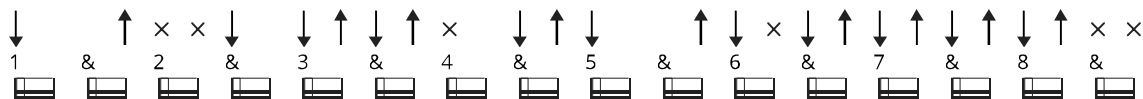

Listen To The Music chords by The Doobie Brothers

Difficulty: intermediate

Tuning: E A D G B E

CHORDS

STRUMMING

MAIN PATTERN 106 bpm

Play as bar chords E/A rif on 12th Fret, C#m /B/A - 9th/7th/5th fret
F#7 -14th Fret